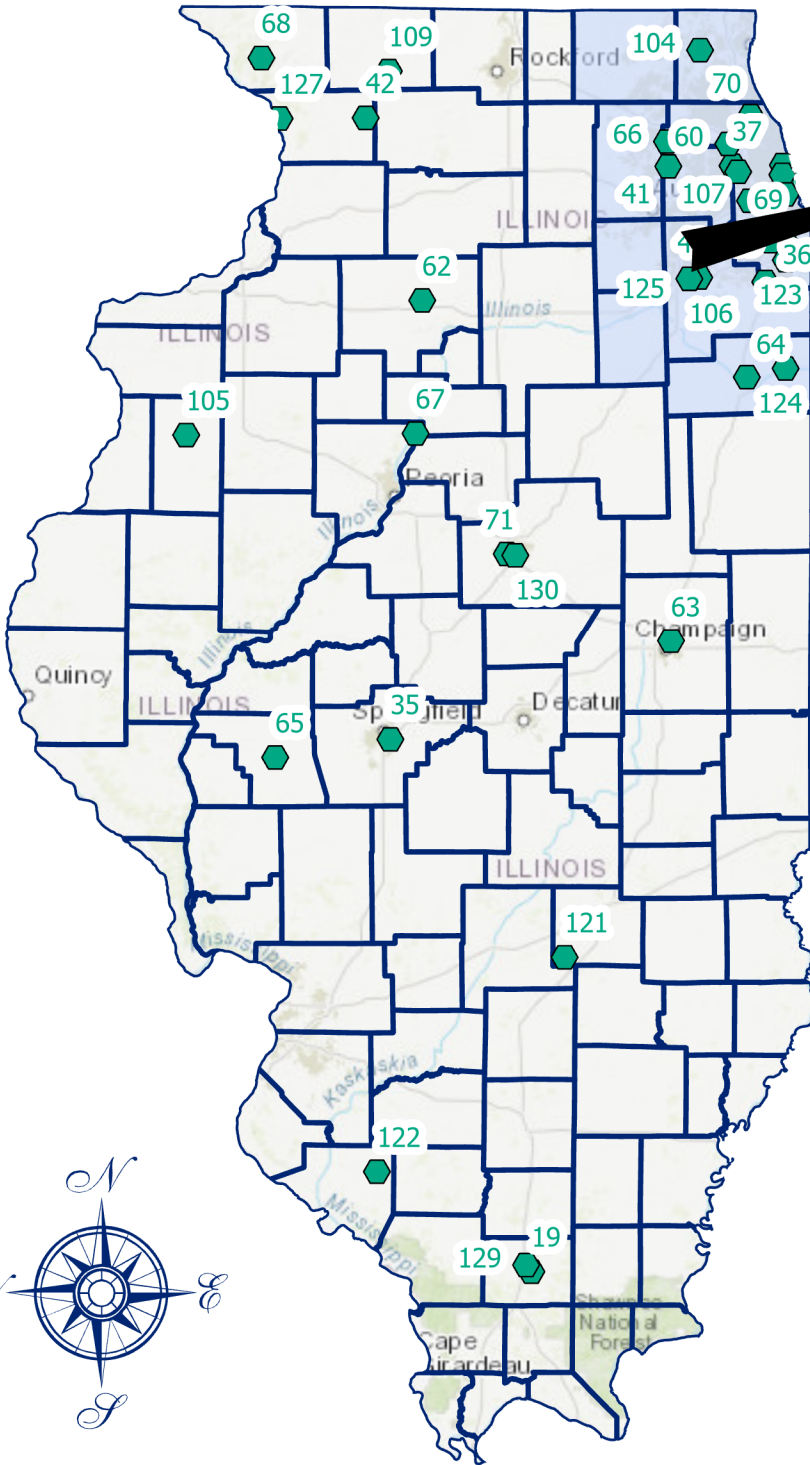

Transfer Stations

Recyclables

Esri Canada, Esri, HERE, Garmin, USGS, NGA, EPA, USDA, NPS

Transfer Stations - Recyclables

OID	BOL_ID	Name	Address	City	County	Region
19	1990555107	Ashalex Recycling C & D Transfer Station	Abandoned county road near Skyline Road	Marion	Williamson	7
35	1671200127	Waste Management/Springfield Transfer Station	3000 E. Ash St.	Springfield	Sangamon	5
36	0311805071	Waste Management Prairie Lakes Recycling and Transfer	21860 S. Central Ave	Matteson	Cook	2
37	0314715200	Republic Services Northlake Transfer Station	605 Northwest Ave.	Northlake	Cook	2
38	0316310014	Republic Services Loop Transfer Station	2351 S. Laflin St.	Chicago	Cook	2
39	0312580014	Tri-State Disposal Transfer Station	13903 S. Ashland Ave	Riverdale	Cook	2
40	0316550016	River Bend Prairie Recycling & Transfer Facility	1258 E. 138th St.	Chicago	Cook	2
41	0430905819	Groot Industries DuKane Transfer Facility	1995 Powis Road	West Chicago	DuPage	2
42	0150100001	MDI Environmental Systems Transfer Station #1	30687 Rte. 52	Lanark	Carroll	1
43	1978093002	Republic Waste Joliet Transfer Station	808 S. Joliet St.	Joliet	Will	2
59	0310930005	Heartland Recycling	6201 W. Canal Bank Road	Forest View	Cook	2
60	0311740016	Groot Industries Chicago Transfer Station	1759 N. Elmhurst Road	Elk Grove Village	Cook, DuPage	2
61	0311865053	Waste Management Melrose Park TS	4700 W. Lake St.	Melrose Park	Cook	2
62	0110850012	Princeton Solid Waste Transfer Station	1530 Peggy Lane	Princeton	Bureau	1
63	0191055163	Urbana Transfer Station	915 W. Saline Ct	Urbana	Champaign	4
64	0910200013	United Disposal of Bradley Transfer Station	1000 E. Liberty	Bradley	Kankakee	2
65	1370205202	Morgan County Recycling and Transfer Facility	2263 Route 104	Jacksonville	Morgan	5
66	0314385476	Waste Management/Bluff City Transfer Station	1225 Gifford Road	Elgin	Cook	2
67	1430205031	Wigand Recycling & Transfer Facility	19908 N. Route 29	Chillicothe	Peoria	3
68	0850155009	Montgomery Trucking	1504 Route 20 West	Elizabeth	Jo Daviess	1
69	0316075074	Republic Services Medill Material Recovery & Recycling Facility	1633 W. Medill Ave	Chicago	Cook	2
70	0312073004	GFL Northbrook TS	2750 Shermer Road	Northbrook	Cook	2
71	1138040002	American Disposal Services of Bloomington Transfer Station	2112 W. Washington	Bloomington	McLean	4
104	0971605017	Groot Industries Lake Transfer Station	201 Porter Drive	Round Lake Park	Lake	2
105	1878080001	Monmouth Municipal Transfer Station	836 186th Ave	Monmouth	Warren	3
106	1970850012	Waste Management/Rockdale Transfer Station	2100 Moen Ave	Rockdale	Will	2
107	0311740016	Groot Industries/McCook Transfer Station	8475 W. 53rd St.	McCook	Cook	2
108	0310600001	Republic Services Groen Transfer Station	13701 S Kostner Ave	Crestwood	Cook	2