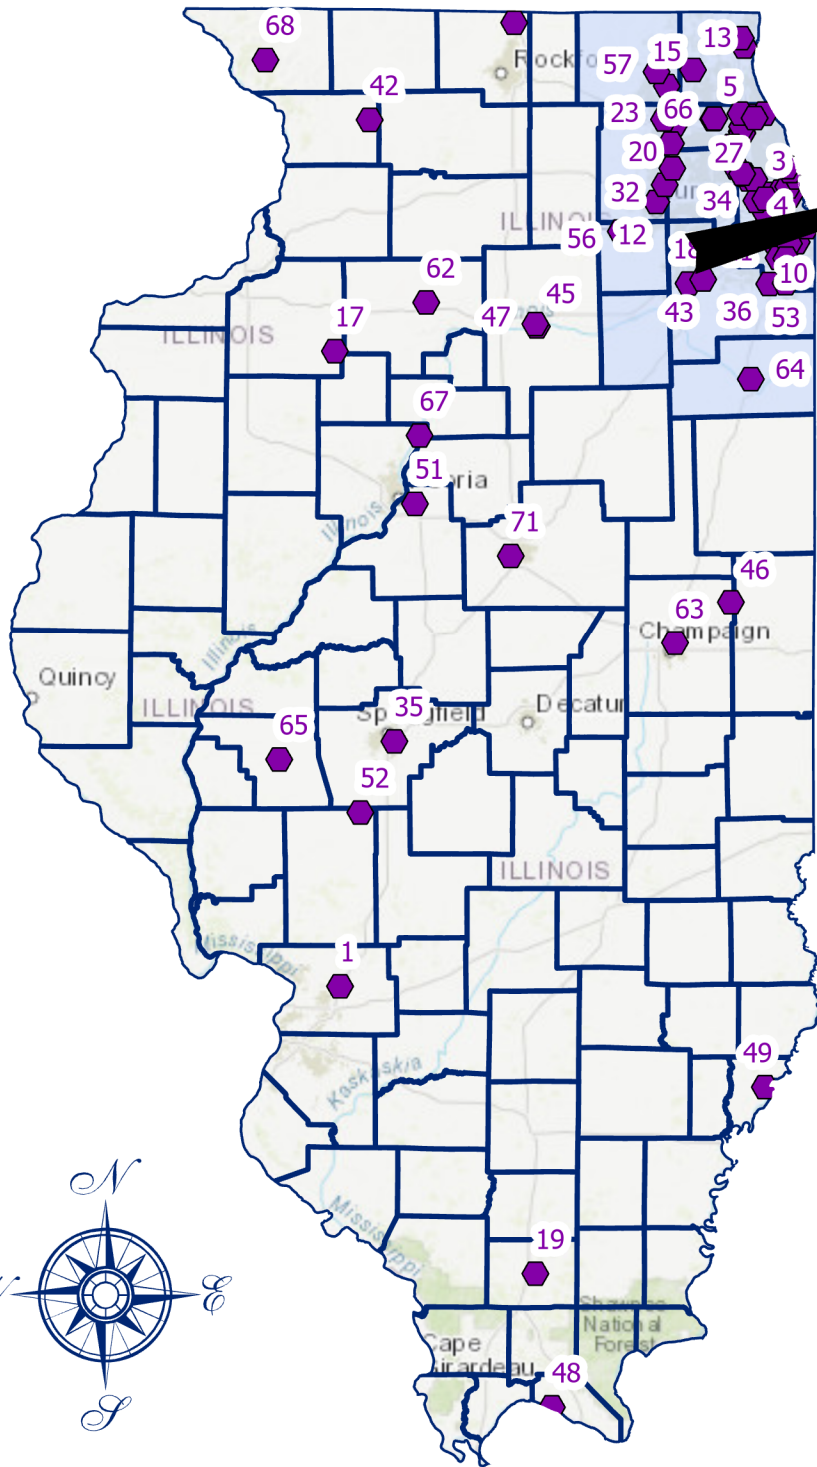

# Transfer Stations

Construction & Demolition Debris

Esri Canada, Esri, HERE, Garmin, USGS, NGA, EPA, USDA, NPS

## Transfer Stations - Recyclables

OID	BOL_ID	Name	Address	City	County	Region
109	1770200002	Freeport Transfer Station	2133 S. Walnut Road	Freeport	Stephenson	1
121	0490305004	Effingham County Transfer Station	2184 N. 300 St. (Co. Rt. 25)	Mason	Effingham	4
122	1570600020	Randolph County Transfer Station	8384 Valley Steel Road	Sparta	Randolph	6
123	0310750002	Homewood Scavenger Service Transfer Station	17415 S. Ashland Ave.	East Hazel Crest	Cook	2
124	0910650003	Republic Services Transfer Station	120 E. Industrial Drive	Momence	Kankakee	2
125	1970855050	Environmental Recycling & Disposal	2145 W Moen Ave	Rockdale	Will	2
126	0316280012	Republic Services Planet Recovery Transfer Station	1800 W. Carroll Ave.	Chicago	Cook	2
127	0150250005	Savanna Solid Waste Transfer Station	Chamber of Commerce Industrial Park, Portland Avenue	Savanna	Carroll	1
128	0316610042	Republic Services Shred-All Recycling Systems Transfer Station	1234 W 43rd St	Chicago	Cook	2
129	1998560011	Marion Transfer Station	1410 W. Longstreet Road	Marion	Williamson	7
130	1130200073	Bloomington Bulk Transfer Station	401 S. East St	Bloomington	McLean	4