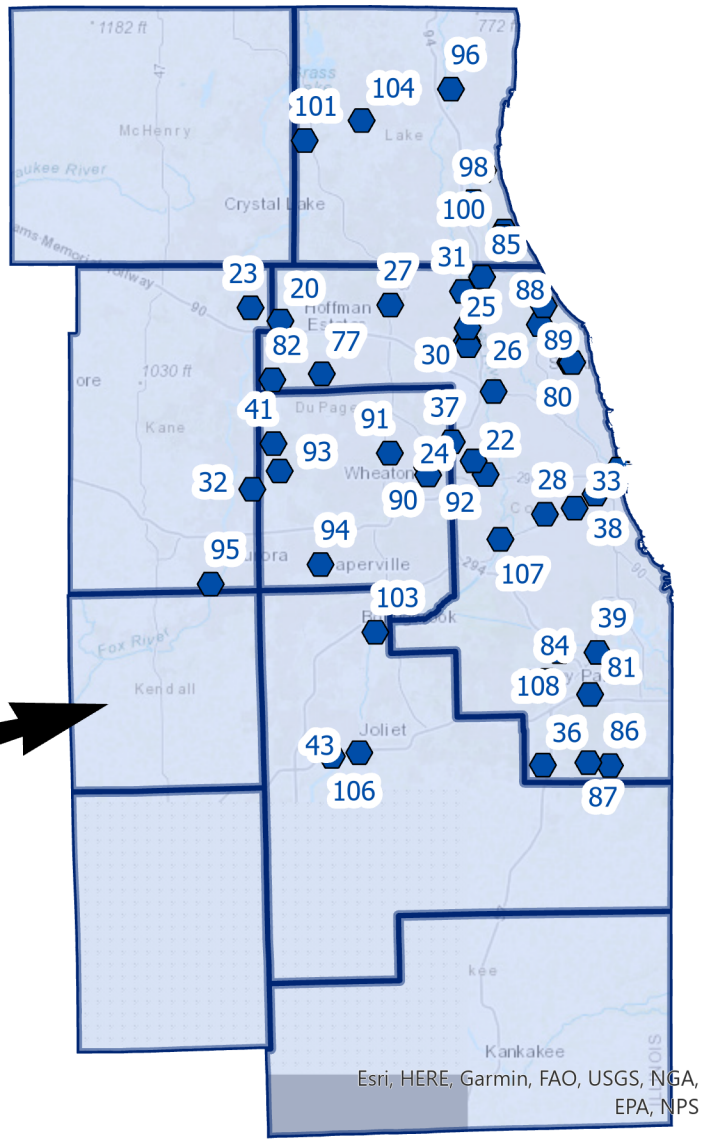

Transfer Stations

Landscape Waste

Esri, HERE, Garmin, FAO, USGS, NGA, EPA, NPS

Transfer Stations - Landscape Waste

OID	BOL_ID	Name	Address	City	County	Region
20	0314490002	American Wood Recycling Transfer Station	1601 Beverly Road & Prairie Stone	Hoffman Estates	Cook	2
22	0311830002	American Disposal & Recycling	2100 W. Madison Street	Maywood	Cook	2
23	0894250020	Midwest Materials Trasfer	32W007 IL-72	East Dundee	Kane	2
24	0311860039	Waste Management Melrose Park TS	3800 W. Lake Avenue - A	Melrose Park	Cook	2
25	0310635229	Des Plaines Material	1269 E Golf RD	Des Plaines	Cook	2
26	0310630073	Des Plaines Transfer Station	1111 Joseph J. Schwab Rd.	Des Plaines	Cook	2
27	0312730009	GFL Rolling Meadows TS	3851 Berdnick St.	Rolling Meadows	Cook	2
28	0313000001	Waste Management Chicago Metro Transfer Station - Laramie	3815 S. Laramie Ave	Cicero	Cook	2
29	2010400008	Roscoe Transfer Station	13125 N. Second St	Roscoe	Winnebago	1
30	0310630059	SWANCC Glenview TS	3 Providence Drive	Glenview	Cook	2
31	0313240004	Waste Mgt.-Northwest/Wheeling Transfer Station	260 Sumac Road	Wheeling	Cook	2
32	0894138157	Advanced Disposal/ Batavia TS	766 Hunter Dr	Batavia	Kane	2
33	0316605037	Lakeshore Recycling Systems Inc.	3152 S. California Ave.	Chicago	Cook	2
35	1671200127	Waste Management/Springfield Transfer Station	3000 E. Ash St.	Springfield	Sangamon	5
36	0311805071	Waste Management Prairie Lakes Recycling and Transfer	21860 S. Central Ave	Matteson	Cook	2
37	0314715200	Republic Services Northlake Transfer Station	605 Northwest Ave.	Northlake	Cook	2
38	0316310014	Republic Services Loop Transfer Station	2351 S. Laflin St.	Chicago	Cook	2
39	0312580014	Tri-State Disposal Transfer Station	13903 S. Ashland Ave	Riverdale	Cook	2
40	0316550016	River Bend Prairie Recycling & Transfer Facility	1258 E. 138th St.	Chicago	Cook	2
41	0430905819	Groot Industries DuKane Transfer Facility	1995 Powis Road	West Chicago	DuPage	2
42	0150100001	MDI Environmental Systems Transfer Station #1	30687 Rte. 52	Lanark	Carroll	1
43	1978093002	Republic Waste Joliet Transfer Station	808 S. Joliet St.	Joliet	Will	2
72	1150150066	Macon County Composting Facility (LSW Transfer Station)	4225 N. Bearsdale Road	Decatur	Macon	4
73	1030205110	Lee Co. Landfill LSW Transfer Facility	1214 S. Bataan Road	Dixon	Lee	1
74	0010655258	Evans Recycling Inc.	711 W. Radio Rd.	Quincy	Adams	5
75	1671205529	Evans Recycling 3	2100 J David Jones Pkwy-B	Springfield	Sangamon	5
76	1190405136	Granite City Landscape Transfer	800 25th St	Granite City	Madison	6
77	0313065042	Best Lawns Transfer Station	1435 Yorkshire Drive	Streamwood	Cook	2
78	0310815283	Evanston Organics	2533 Oakton Street	Evanston	Cook	2