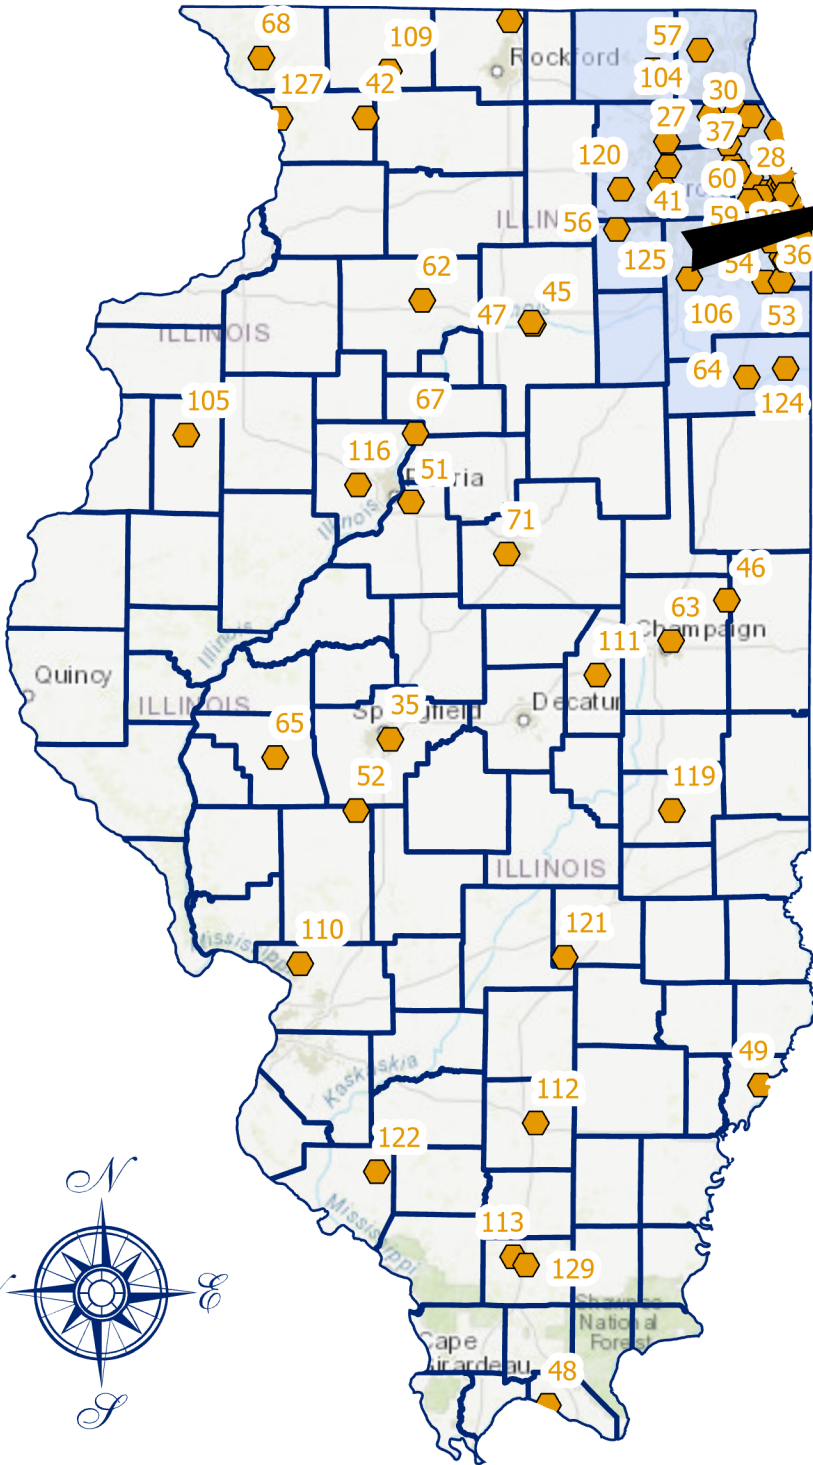

Transfer Stations

Municipal Solid Waste

Esri Canada, Esri, HERE, Garmin, USGS, NGA, EPA, USDA, NPS

Transfer Stations - Municipal Solid Waste

OID	BOL_ID	Name	Address	City	County	Region
27	0312730009	GFL Rolling Meadows TS	3851 Berdnick St.	Rolling Meadows	Cook	2
28	0313000001	Waste Management Chicago Metro Transfer Station - Laramie	3815 S. Laramie Ave	Cicero	Cook	2
29	2010400008	Roscoe Transfer Station	13125 N. Second St	Roscoe	Winnebago	1
30	0310630059	SWANCC Glenview TS	3 Providence Drive	Glenview	Cook	2
31	0313240004	Waste Mgt.-Northwest/Wheeling Transfer Station	260 Sumac Road	Wheeling	Cook	2
32	0894138157	Advanced Disposal/ Batavia TS	766 Hunter Dr	Batavia	Kane	2
33	0316605037	Lakeshore Recycling Systems Inc.	3152 S. California Ave.	Chicago	Cook	2
34	0311745027	Republic Services McCook Transer Station	5100 S. Lawndale Ave.	McCook	Cook	2
35	1671200127	Waste Management/Springfield Transfer Station	3000 E. Ash St.	Springfield	Sangamon	5
36	0311805071	Waste Management Prairie Lakes Recycling and Transfer	21860 S. Central Ave	Matteson	Cook	2
37	0314715200	Republic Services Northlake Transfer Station	605 Northwest Ave.	Northlake	Cook	2
38	0316310014	Republic Services Loop Transfer Station	2351 S. Laflin St.	Chicago	Cook	2
39	0312580014	Tri-State Disposal Transfer Station	13903 S. Ashland Ave	Riverdale	Cook	2
40	0316550016	River Bend Prairie Recycling & Transfer Facility	1258 E. 138th St.	Chicago	Cook	2
41	0430905819	Groot Industries DuKane Transfer Facility	1995 Powis Road	West Chicago	DuPage	2
42	0150100001	MDI Environmental Systems Transfer Station #1	30687 Rte. 52	Lanark	Carroll	1
44	0311775109	Markham Transfer & Recycling	2300 W. 167th Street	Markham	Cook	2
45	0990808122	Illinois Valley Recycling (IVR)	1365 North, 2803 E 13th Rd	Ottawa	LaSalle	1
46	0190105219	Waste Transfer & Material Recovery Facility	10 E. St. Mary's Road	Champaign	Champaign	4
47	0990808103	Landcomp	2840 E 13th St	Ottawa	LaSalle	1
48	1270150016	Massac County Transfer	Joppa Road	Metropolis	Massac	7
49	1850205013	Jeff Guisewite Inc	16153 E 1100 Rd	Mt Carmel	Wabash	7
50	0311835117	Greenwood Transfer, LLC	1201 Greenwood Ave.	Maywood	Cook	2
51	1798060004	Waste Management/Tazewell Transfer Station	3550 E. Washington St	East Peoria	Tazewell	3
52	1178245006	Nine Mile Transfer Station	900 W Fortune St	Virden	Macoupin, Sangamon	5
53	0314740001	Star Disposal Service Transfer Station	25 South St	Park Forest	Cook	2
54	0310030003	Waste Management Chicago Metro Transfer Station - Alsip	11601 S. Austin Ave.	Alsip	Cook	2
55	0316000052	Waste Management Hooker Street Transfer Station	1500 N. Hooker St.	Chicago	Cook	2
56	0930205054	Groot Industries-Plano	4705 Kendall Farms Road	Plano	Kendall	2