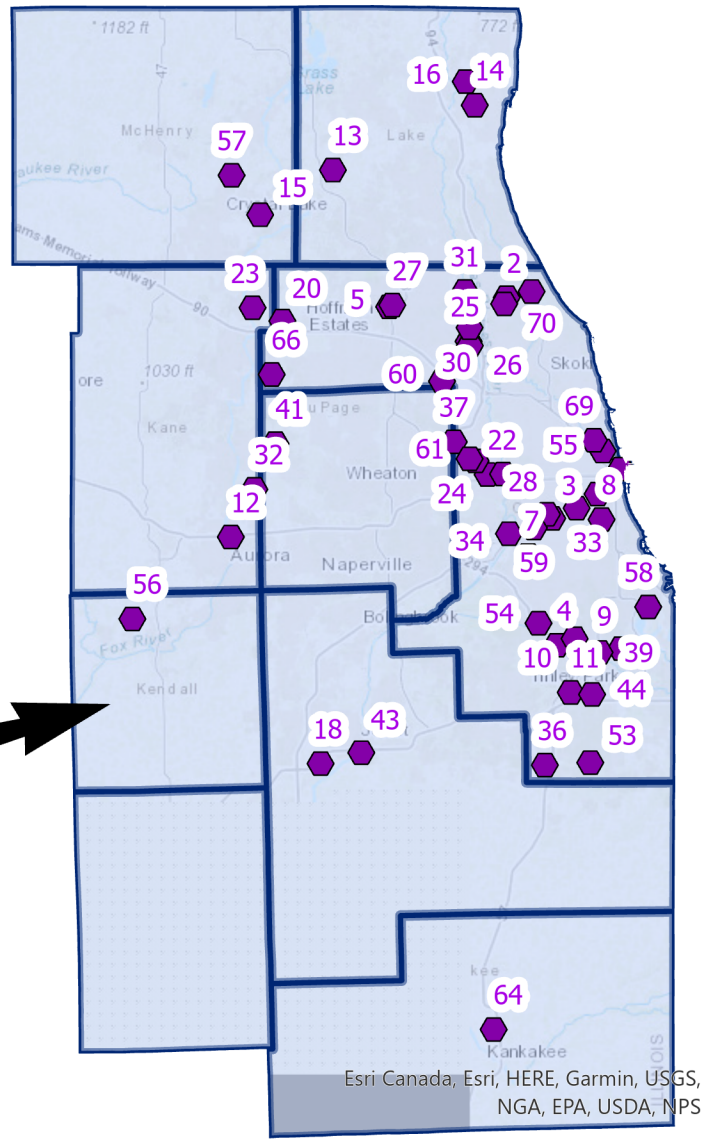

# Transfer Stations

Construction & Demolition Debris

Esri Canada, Esri, HERE, Garmin, USGS, NGA, EPA, USDA, NPS

## Transfer Stations - Recyclables

OID	BOL_ID	Name	Address	City	County	Region
109	1770200002	Freeport Transfer Station	2133 S. Walnut Road	Freeport	Stephenson	1
121	0490305004	Effingham County Transfer Station	2184 N. 300 St. (Co. Rt. 25)	Mason	Effingham	4
122	1570600020	Randolph County Transfer Station	8384 Valley Steel Road	Sparta	Randolph	6
123	0310750002	Homewood Scavenger Service Transfer Station	17415 S. Ashland Ave.	East Hazel Crest	Cook	2
124	0910650003	Republic Services Transfer Station	120 E. Industrial Drive	Momence	Kankakee	2
125	1970855050	Environmental Recycling & Disposal	2145 W Moen Ave	Rockdale	Will	2
126	0316280012	Republic Services Planet Recovery Transfer Station	1800 W. Carroll Ave.	Chicago	Cook	2
127	0150250005	Savanna Solid Waste Transfer Station	Chamber of Commerce Industrial Park, Portland Avenue	Savanna	Carroll	1
128	0316610042	Republic Services Shred-All Recycling Systems Transfer Station	1234 W 43rd St	Chicago	Cook	2
129	1998560011	Marion Transfer Station	1410 W. Longstreet Road	Marion	Williamson	7
130	1130200073	Bloomington Bulk Transfer Station	401 S. East St	Bloomington	McLean	4