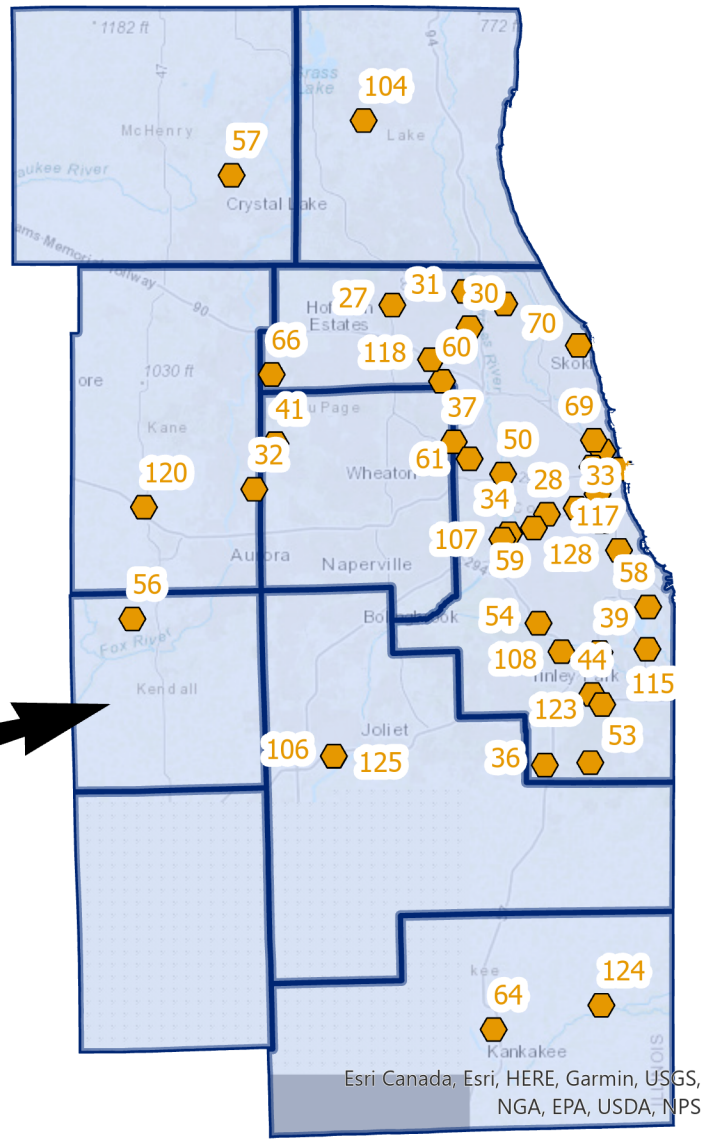

Transfer Stations

Municipal Solid Waste

Esri Canada, Esri, HERE, Garmin, USGS, NGA, EPA, USDA, NPS

Transfer Stations - Municipal Solid Waste

OID	BOL_ID	Name	Address	City	County	Region
27	0312730009	GFL Rolling Meadows TS	3851 Berdnick St.	Rolling Meadows	Cook	2
28	0313000001	Waste Management Chicago Metro Transfer Station - Laramie	3815 S. Laramie Ave	Cicero	Cook	2
29	2010400008	Roscoe Transfer Station	13125 N. Second St	Roscoe	Winnebago	1
30	0310630059	SWANCC Glenview TS	3 Providence Drive	Glenview	Cook	2
31	0313240004	Waste Mgt.-Northwest/Wheeling Transfer Station	260 Sumac Road	Wheeling	Cook	2
32	0894138157	Advanced Disposal/ Batavia TS	766 Hunter Dr	Batavia	Kane	2
33	0316605037	Lakeshore Recycling Systems Inc.	3152 S. California Ave.	Chicago	Cook	2
34	0311745027	Republic Services McCook Transer Station	5100 S. Lawndale Ave.	McCook	Cook	2
35	1671200127	Waste Management/Springfield Transfer Station	3000 E. Ash St.	Springfield	Sangamon	5
36	0311805071	Waste Management Prairie Lakes Recycling and Transfer	21860 S. Central Ave	Matteson	Cook	2
37	0314715200	Republic Services Northlake Transfer Station	605 Northwest Ave.	Northlake	Cook	2
38	0316310014	Republic Services Loop Transfer Station	2351 S. Laflin St.	Chicago	Cook	2
39	0312580014	Tri-State Disposal Transfer Station	13903 S. Ashland Ave	Riverdale	Cook	2
40	0316550016	River Bend Prairie Recycling & Transfer Facility	1258 E. 138th St.	Chicago	Cook	2
41	0430905819	Groot Industries DuKane Transfer Facility	1995 Powis Road	West Chicago	DuPage	2
42	0150100001	MDI Environmental Systems Transfer Station #1	30687 Rte. 52	Lanark	Carroll	1
44	0311775109	Markham Transfer & Recycling	2300 W. 167th Street	Markham	Cook	2
45	0990808122	Illinois Valley Recycling (IVR)	1365 North, 2803 E 13th Rd	Ottawa	LaSalle	1
46	0190105219	Waste Transfer & Material Recovery Facility	10 E. St. Mary's Road	Champaign	Champaign	4
47	0990808103	Landcomp	2840 E 13th St	Ottawa	LaSalle	1
48	1270150016	Massac County Transfer	Joppa Road	Metropolis	Massac	7
49	1850205013	Jeff Guisewite Inc	16153 E 1100 Rd	Mt Carmel	Wabash	7
50	0311835117	Greenwood Transfer, LLC	1201 Greenwood Ave.	Maywood	Cook	2
51	1798060004	Waste Management/Tazewell Transfer Station	3550 E. Washington St	East Peoria	Tazewell	3
52	1178245006	Nine Mile Transfer Station	900 W Fortune St	Virden	Macoupin, Sangamon	5
53	0314740001	Star Disposal Service Transfer Station	25 South St	Park Forest	Cook	2
54	0310030003	Waste Management Chicago Metro Transfer Station - Alsip	11601 S. Austin Ave.	Alsip	Cook	2
55	0316000052	Waste Management Hooker Street Transfer Station	1500 N. Hooker St.	Chicago	Cook	2
56	0930205054	Groot Industries-Plano	4705 Kendall Farms Road	Plano	Kendall	2