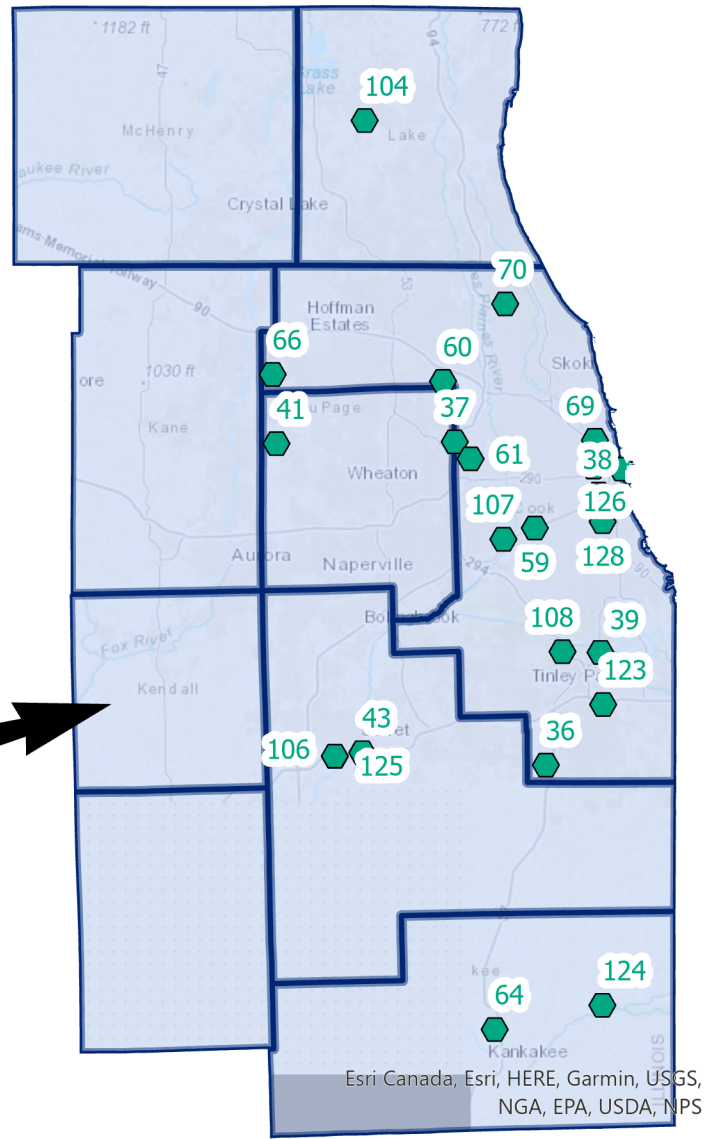

Transfer Stations

Recyclables

Esri Canada, Esri, HERE, Garmin, USGS, NGA, EPA, USDA, NPS

Transfer Stations - Recyclables

OID	BOL_ID	Name	Address	City	County	Region
19	1990555107	Ashalex Recycling C & D Transfer Station	Abandoned county road near Skyline Road	Marion	Williamson	7
35	1671200127	Waste Management/Springfield Transfer Station	3000 E. Ash St.	Springfield	Sangamon	5
36	0311805071	Waste Management Prairie Lakes Recycling and Transfer	21860 S. Central Ave	Matteson	Cook	2
37	0314715200	Republic Services Northlake Transfer Station	605 Northwest Ave.	Northlake	Cook	2
38	0316310014	Republic Services Loop Transfer Station	2351 S. Laflin St.	Chicago	Cook	2
39	0312580014	Tri-State Disposal Transfer Station	13903 S. Ashland Ave	Riverdale	Cook	2
40	0316550016	River Bend Prairie Recycling & Transfer Facility	1258 E. 138th St.	Chicago	Cook	2
41	0430905819	Groot Industries DuKane Transfer Facility	1995 Powis Road	West Chicago	DuPage	2
42	0150100001	MDI Environmental Systems Transfer Station #1	30687 Rte. 52	Lanark	Carroll	1
43	1978093002	Republic Waste Joliet Transfer Station	808 S. Joliet St.	Joliet	Will	2
59	0310930005	Heartland Recycling	6201 W. Canal Bank Road	Forest View	Cook	2
60	0311740016	Groot Industries Chicago Transfer Station	1759 N. Elmhurst Road	Elk Grove Village	Cook, DuPage	2
61	0311865053	Waste Management Melrose Park TS	4700 W. Lake St.	Melrose Park	Cook	2
62	0110850012	Princeton Solid Waste Transfer Station	1530 Peggy Lane	Princeton	Bureau	1
63	0191055163	Urbana Transfer Station	915 W. Saline Ct	Urbana	Champaign	4
64	0910200013	United Disposal of Bradley Transfer Station	1000 E. Liberty	Bradley	Kankakee	2
65	1370205202	Morgan County Recycling and Transfer Facility	2263 Route 104	Jacksonville	Morgan	5
66	0314385476	Waste Management/Bluff City Transfer Station	1225 Gifford Road	Elgin	Cook	2
67	1430205031	Wigand Recycling & Transfer Facility	19908 N. Route 29	Chillicothe	Peoria	3
68	0850155009	Montgomery Trucking	1504 Route 20 West	Elizabeth	Jo Daviess	1
69	0316075074	Republic Services Medill Material Recovery & Recycling Facility	1633 W. Medill Ave	Chicago	Cook	2
70	0312073004	GFL Northbrook TS	2750 Shermer Road	Northbrook	Cook	2
71	1138040002	American Disposal Services of Bloomington Transfer Station	2112 W. Washington	Bloomington	McLean	4
104	0971605017	Groot Industries Lake Transfer Station	201 Porter Drive	Round Lake Park	Lake	2
105	1878080001	Monmouth Municipal Transfer Station	836 186th Ave	Monmouth	Warren	3
106	1970850012	Waste Management/Rockdale Transfer Station	2100 Moen Ave	Rockdale	Will	2
107	0311740016	Groot Industries/McCook Transfer Station	8475 W. 53rd St.	McCook	Cook	2
108	0310600001	Republic Services Groen Transfer Station	13701 S Kostner Ave	Crestwood	Cook	2